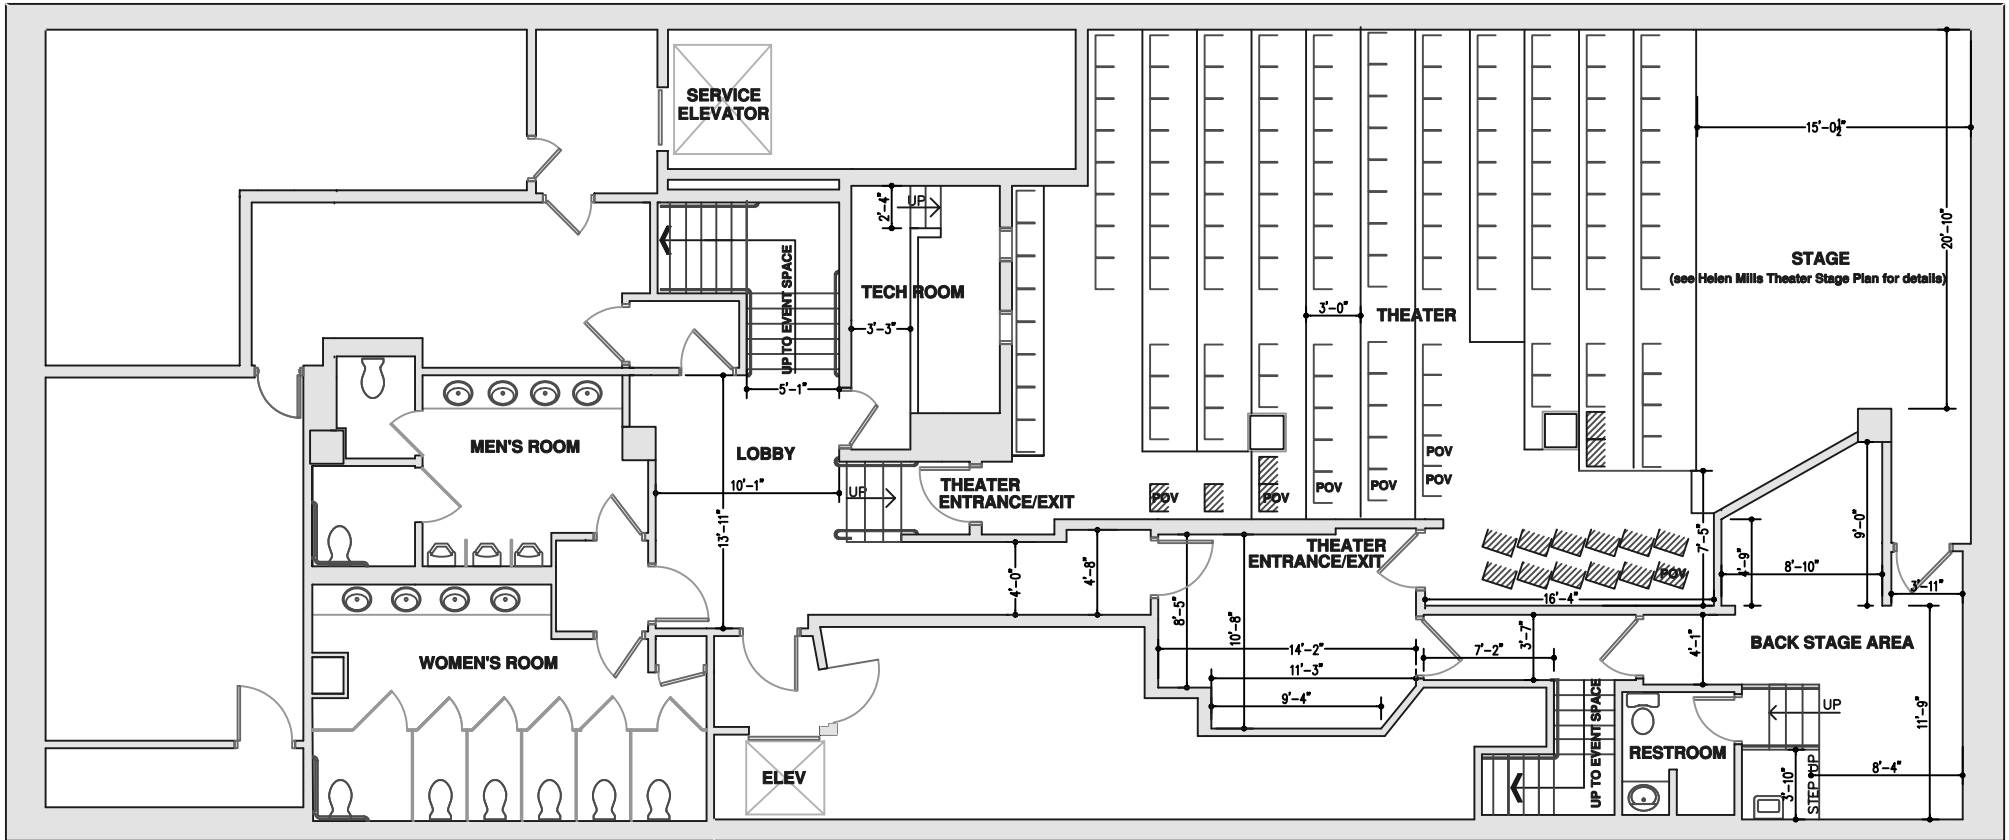

HELEN MILLS | THEATER FLOOR PLAN

NOT TO SCALE

NOTES:

 NON-FIXED SEATS (OPTIONAL)

POV PARTIALLY OBSTRUCTED VIEW

145 SEATS TOTAL INCLUDES:
127 FIXED SEATS
(4 OF WHICH HAVE PARTIALLY OBSTRUCTED VIEWS)
18 NON-FIXED SEATS (OPTIONAL)
(3 OF WHICH HAVE PARTIALLY OBSTRUCTED VIEWS)