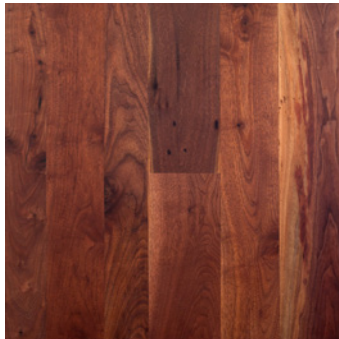

Water-based Polyurethane Pre-finish

Natural Oil Pre-finish

Oil-based Polyurethane On-Site Finish

Unfinished

Antique WALNUT

RECLAIMED FLOORING – VIRGIN TIMBER FROM AGED STRUCTURES

A very rare find, antique walnut has been used historically for furniture and only sporadically as barn beams, joists and girders. An extremely rich blend of coffee-colored browns with faint touches of caramel, walnut wide plank flooring will help you create a room of unparalleled elegance and sophistication.

DISTINCTIVE ATTRIBUTES

In addition to its incomparable chocolate hues, walnut hardwood flooring displays a swirling grain pattern, occasional sound knots, nail holes, mineral stains and checking.

SOLID FLOORING SPECS:

Our reclaimed flooring is 100% virgin timber taken from old wooden structures such as barns and factory buildings.

BOARD WIDTHS	3" to 8"
BOARD LENGTH	2' to 12'
PLANK THICKNESS	3/4", 5/8", 1/2", 3/8" (5/8" up to 8" only) (3/8", 1/2" up to 6" only)
FINISH OPTIONS	- unfinished/pre-finished - authentic hand-scrape - machine hand-scrap - wire brushing - end-matching to 10"
FSC STATUS	100% Recycled*