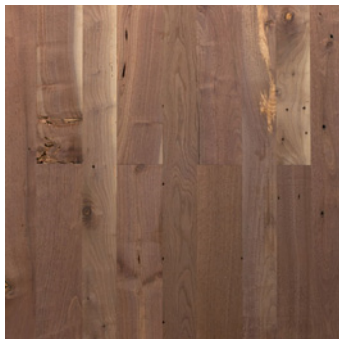

Water-based Polyurethane Pre-finish

Natural Oil Pre-finish

Oil-based Polyurethane On-Site Finish

Unfinished

Antique WALNUT

RECLAIMED FLOORING – VIRGIN TIMBER FROM AGED STRUCTURES

A very rare find, antique walnut has been used historically for furniture and only sporadically as barn beams, joists and girders. An extremely rich blend of coffee-colored browns with faint touches of caramel, walnut wide plank flooring will help you create a room of unparalleled elegance and sophistication.

DISTINCTIVE ATTRIBUTES

In addition to its incomparable chocolate hues, walnut hardwood flooring displays a swirling grain pattern, occasional sound knots, nail holes, mineral stains and checking.

SOLID FLOORING SPECS:

Our reclaimed flooring is 100% virgin timber taken from old wooden structures such as barns and factory buildings.

BOARD WIDTHS	3" to 8"
BOARD LENGTH	2' to 12'
PLANK THICKNESS	3/4", 5/8", 1/2", 3/8" (5/8" up to 8" only) (3/8", 1/2" up to 6" only)
FINISH OPTIONS	- unfinished/pre-finished - authentic hand-scrape - machine hand-scrap - wire brushing - end-matching to 10"
FSC STATUS	100% Recycled*