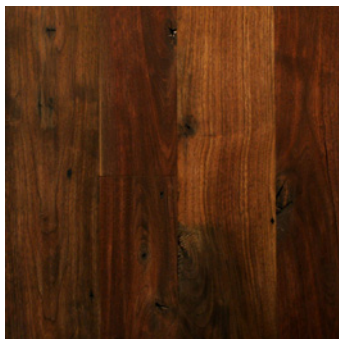

Water-based Polyurethane Pre-finish

Natural Oil Pre-finish

Oil-based Polyurethane On-Site Finish

Unfinished

Antique WALNUT

RECLAIMED FLOORING – VIRGIN TIMBER FROM AGED STRUCTURES

A very rare find, antique walnut has been used historically for furniture and only sporadically as barn beams, joists and girders. An extremely rich blend of coffee-colored browns with faint touches of caramel, walnut wide plank flooring will help you create a room of unparalleled elegance and sophistication.

DISTINCTIVE ATTRIBUTES

In addition to its incomparable chocolate hues, walnut hardwood flooring displays a swirling grain pattern, occasional sound knots, nail holes, mineral stains and checking.

SOLID FLOORING SPECS:

Our reclaimed flooring is 100% virgin timber taken from old wooden structures such as barns and factory buildings.

BOARD WIDTHS	3" to 8"
BOARD LENGTH	2' to 12'
PLANK THICKNESS	3/4", 5/8", 1/2", 3/8" (5/8" up to 8" only) (3/8", 1/2" up to 6" only)
FINISH OPTIONS	- unfinished/pre-finished - authentic hand-scrape - machine hand-scrap - wire brushing - end-matching to 10"
FSC STATUS	100% Recycled*