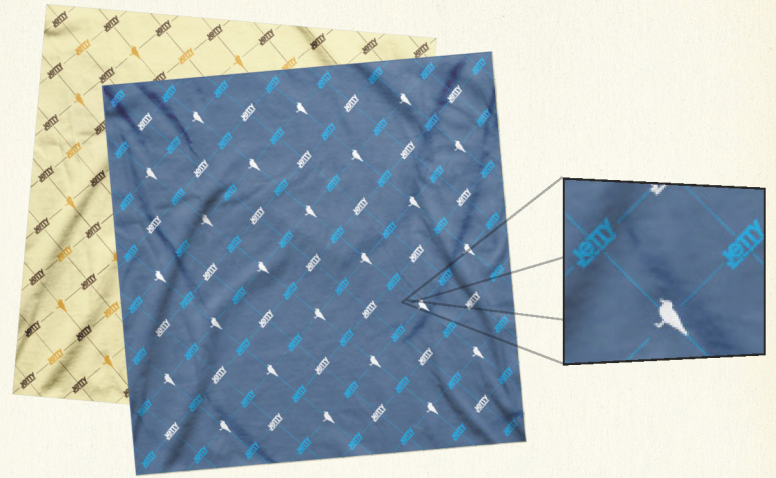

Choice Threads.

A Visual Tribute to The Old School.

JETTY

Spring / Summer Collection 2010

The Max!

100% Ringspun Cotton
Waterbased Screen Print
Colors: Black

S M L XL

The Butch

XS S M L XL

ShutterShade Tank

100% Ringspun Cotton
Waterbased Screen Print
Colors: Black

XS S M L XL

Hotshorts

Waterbased Screen Print
Colors: Black & Aqua

S M L XL

Flower Yoga Pant

Waterbased Screen Print
Colors: Black

XS S M L XL

ACCESSORIES

ShutterShade FlexFit
Embroidered Turquoise + Navy Blue
Colors: Black

S / M L / XL

Birdanas
Waterbased Screen Print
Colors: Natural & Columbia Blue

ShutterShade Beach Towels
Waterbased Screen Print
Colors: Lime Green & Purple

CLASSICS COLLECTION

DON'T FORGET

COLORS: Black, Grey 
SIZES: S-M-L-XL-XXL

MELLOCAT (ALSO AVAIL IN GIRLS)

COLORS: White 
SIZES: S-M-L-XL-XXL