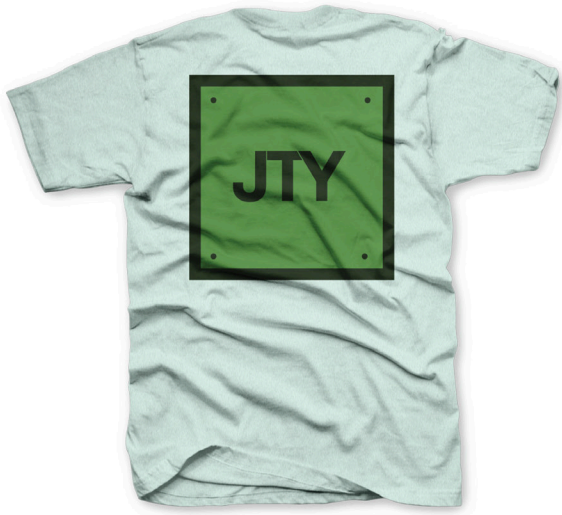

	S	M	L	XL	XXL

ANCHORED

100% RINGSPUN COTTON / DISCHARGE PRINT / TAGLESS LABELING

	S	M	L	XL	XXL

Back Locker Patch (1.5" below neck)

PHOTO - ANN COEN

SALTY DOG

100% RINGSPUN COTTON / DISCHARGE PRINT / TAGLESS LABELING

MINT		S	M	L	XL	XXL
------	--	---	---	---	----	-----

MARK V

50/50 BLEND / DISCHARGE PRINT / TAGLESS LABELING

INDIGO		S	M	L	XL	XXL
--------	--	---	---	---	----	-----

ALMOUTH

50/50 BLEND / DISCHARGE PRINT / TAGLESS LABELING

SAGE		S	M	L	XL	XXL
------	--	---	---	---	----	-----

Back Locker Patch (1.5" below neck)

CHANNELS

100% RINGSPUN COTTON / DISCHARGE PRINT / TAGLESS LABELING

	S	M	L	XL	XXL
 ASH SEAFOAM					

Front Left Breast

PRESERVER TANK

100% RINGSPUN COTTON / DISCHARGE PRINT / TAGLESS LABELING

	S	M	L	XL	XXL
 NAVY					

Front Left Breast

FOCUS TANK

100% RINGSPUN COTTON / EMBROIDERED PATCH / DISCHARGE PRINT

	S	M	L	XL	XXL
 AQUA / WHITE GREY / WHITE					