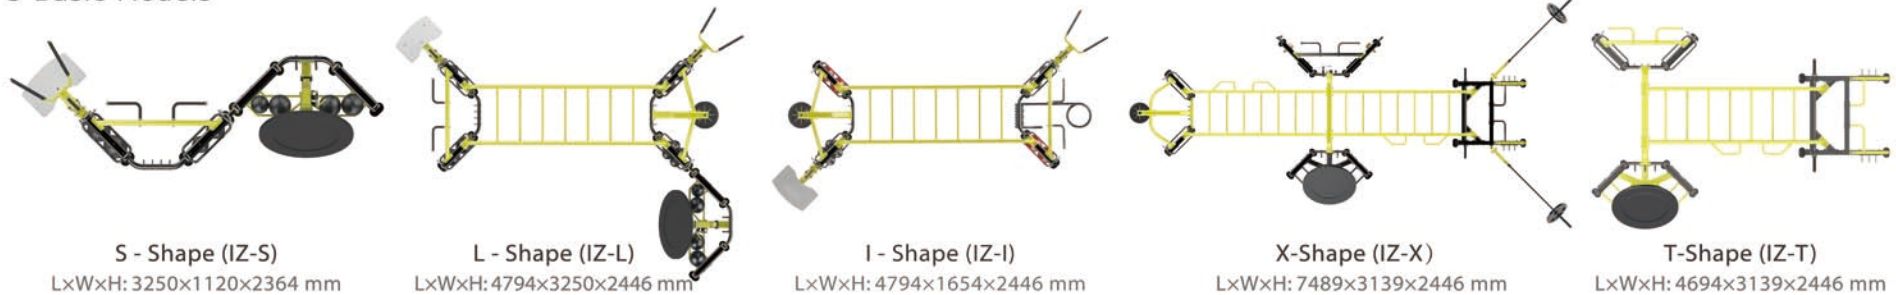

IMPULSE ZONE

Customized Group Training

5 Basic Models

Single Stations (Interchangeable)

Attachments

Sandbag, Boxing gloves, Battle rope and Olympic bars are available as accessories.

Impulse (Qingdao) Health Tech Ltd. Co.