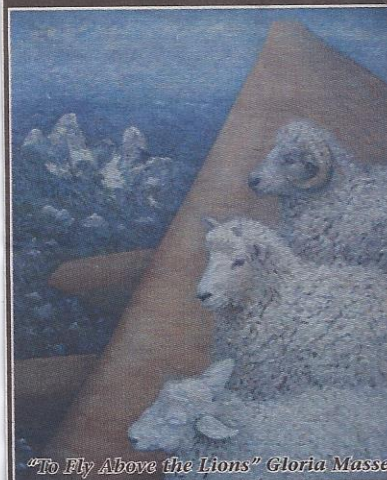

Gibsons Landing

604-886-9213

Open Tues-Sat.
10:30am-5:30pm

wgf@dcenet.com
www.westwindgallery.net

CR10045269c

WESTWIND GALLERY

"To Fly Above the Lions" Gloria Masse

#14-292
GOWER PT. RD.