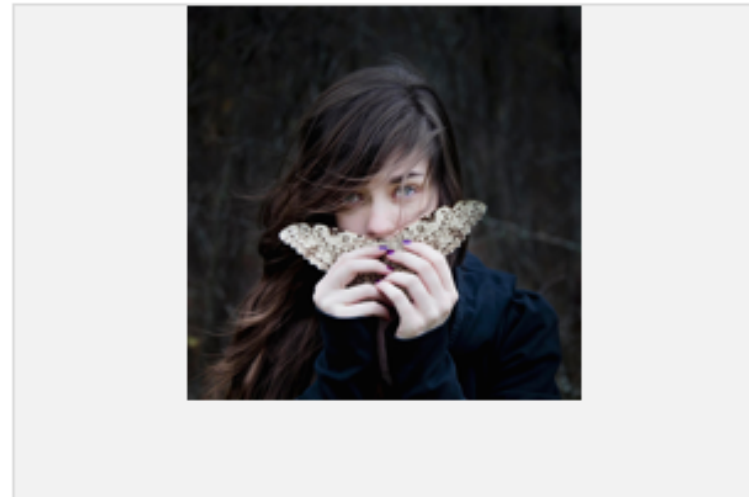

### 'Emergency' break

**CIG HARVEY: YOU LOOK AT ME LIKE AN EMERGENCY** The Maine-based photographer's sharp, fay, and poignant images are archetypal and autobiographical. Color, weather, and environment play a crucial role, stirring connotations of mood and the inner lives of the people she portrays. Pictured: "White Witch Moth, Devin, Rockport, Maine, 2011." *Through June 23. Robert Klein Gallery, 38 Newbury St. 617-267-7997, [www.robertkleingallery.com](http://www.robertkleingallery.com)* CATE McQUAID