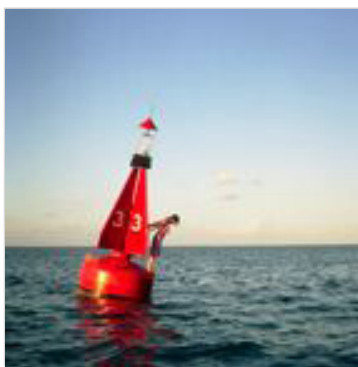

- [events](#)
- [movies](#)
- [venues](#)
- [restaurants](#)
- [performers](#)

Home > Boston Events > Boston Galleries Events > Cig Harvey: You Look At Me Like An

[Summary](#) [Full Details](#)