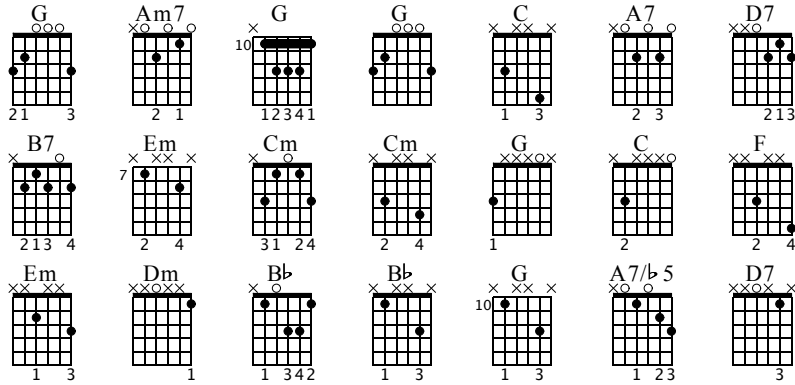

Blackbird

The Beatles
White Album

Words & Music by John Lennon & Paul McCartney

Standard tuning

♩ = 95

S-Gt

f

System 1: G Am7 G G G Am7 G

System 2: G C A7 D7 B7 Em Cm

System 3: G A7 Am7 Cm G A7 Am7

1.

G C G A7 D7 Am7 G

T
A
B

2.

G F Em Dm C Bb C

T
A
B

30

Bb A7 D7 G Am7 G

TAB

| | | | | | | | | | | | | | | | | | | | | |
|---|---|---|---|---|---|---|---|---|---|---|---|---|---|---|---|---|---|---|---|---|
| 3 | 0 | 3 | 3 | 0 | 2 | 0 | 2 | 2 | 0 | 1 | 0 | 1 | 1 | 0 | 0 | 0 | 1 | 0 | 3 | 0 |
| 1 | 1 | 0 | 0 | 0 | 0 | 0 | 0 | 0 | 0 | 0 | 0 | 0 | 0 | 0 | 3 | 0 | 0 | 2 | 0 | 0 |