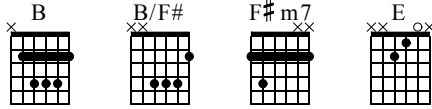

Lego House

Ed Sheeran

Standard tuning

♩ = 150

Intro/Verse version 1

E-Gt

mf
let ring throughout

Chord progression: B, B/F#, F#m7, E.

TAB: 4 4 4 4 | 4 4 4 4 | 4 4 4 4 | 4 4 3 3

B: 2 2 2 2 | 2 2 2 2 | 4 4 4 4 | 4 4 0 0

Verse version 2

TAB: 4 4 4 4 | 4 4 4 4 | 4 4 4 4 | 4 4 5 4

B: 2 2 2 2 | 2 2 4 4 | 4 4 4 4 | 4 4 0 0

Chorus version 1

TAB: 4 4 4 4 | 4 4 4 4 | 4 4 4 4 | 4 4 4 4

B: 2 2 2 2 | 2 2 4 4 | 4 4 4 4 | 4 4 2 2

TAB: 3 3 3 3 | 3 3 3 3 | 4 4 4 4 | 4 4 4 4

B: 2 2 2 2 | 2 2 2 2 | 0 0 0 0 | 0 0 2 2

Chorus version 2

17

T
A
B

21

mf