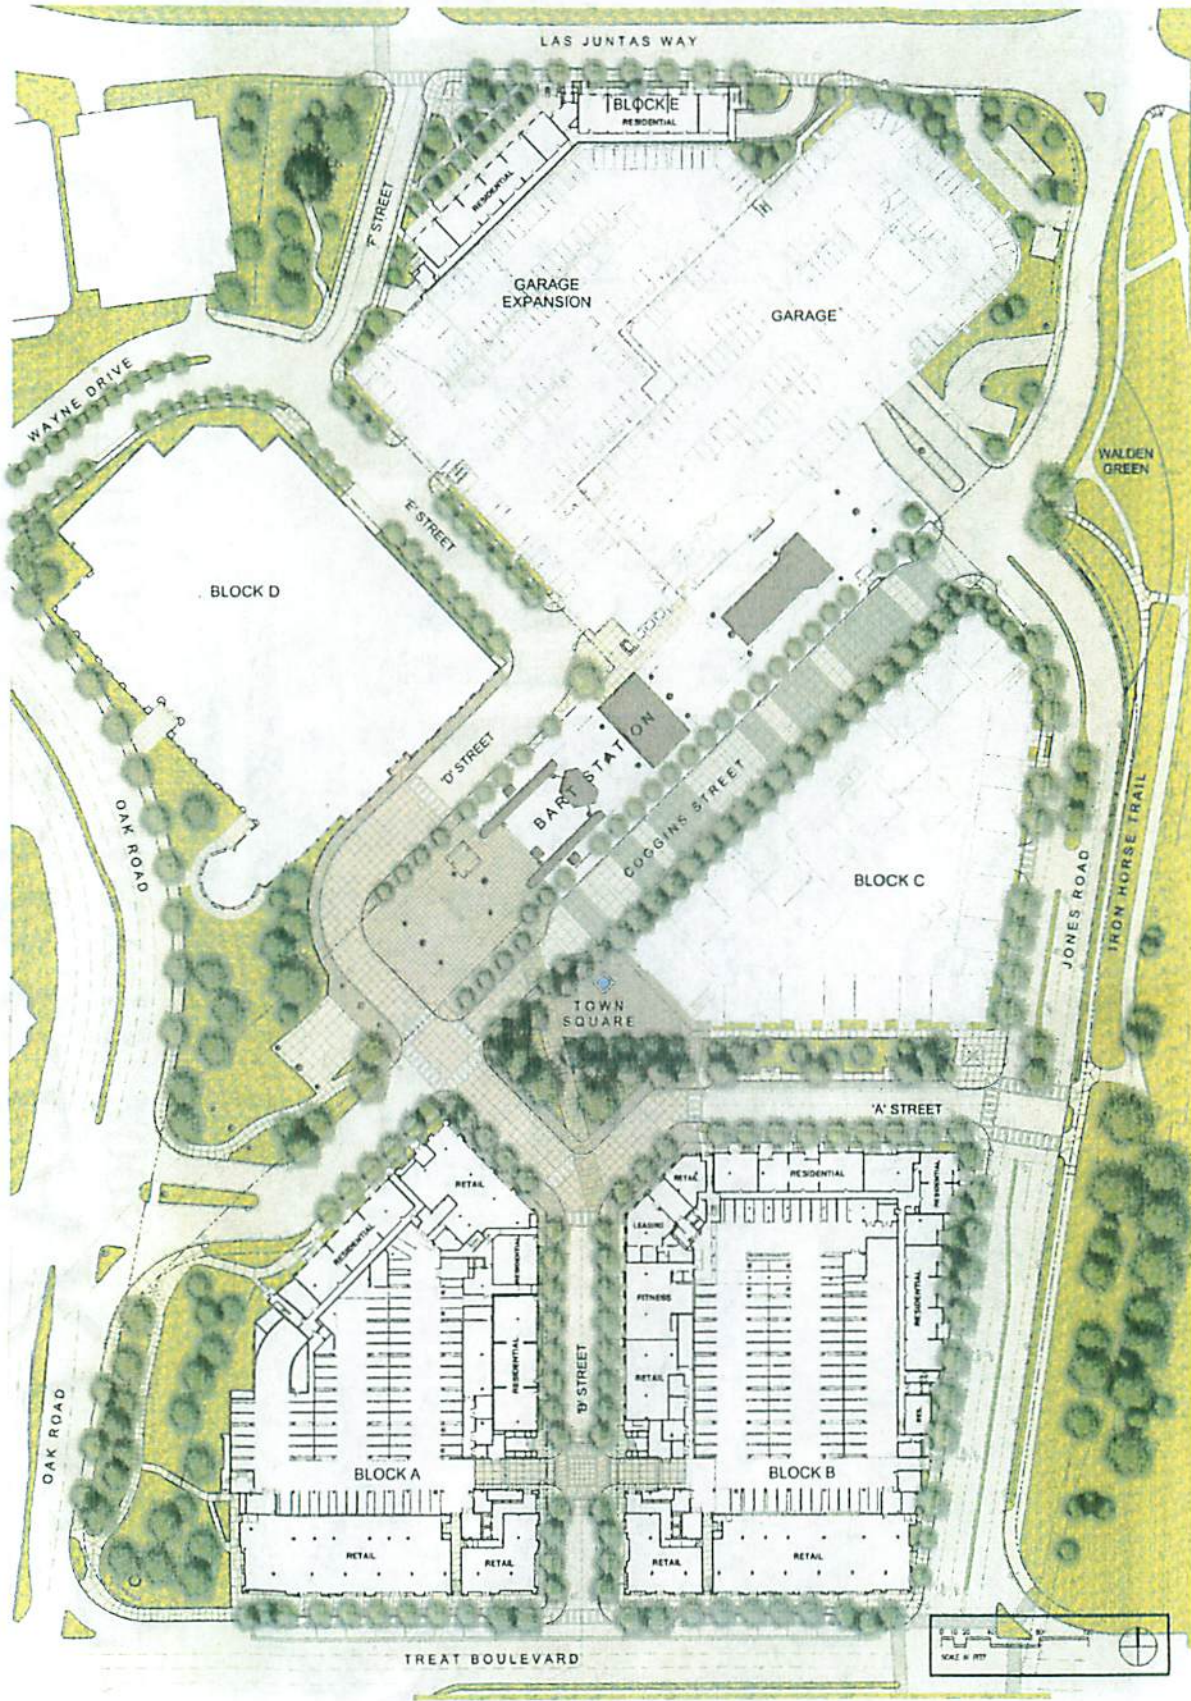

# GROUND BREAKING

THURSDAY, JULY 17, 2008

AVALON WALNUT CREEK AT CONTRA COSTA CENTRE

AvalonBay  
COMMUNITIES, INC.

MP | BELLEROSHI PARTNERS

# Avalon Walnut Creek at Contra Costa Centre

Transit Village at Pleasant Hill BART

MVE