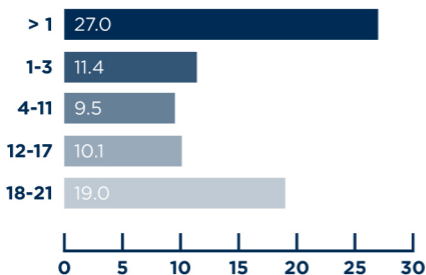

## NUMBER OF CHILDREN AGED 0 TO 11 IN FOSTER CARE, BY AGE GROUP, 2002-12

The total number of children in foster care has dropped steeply over the years, but the number of infants and toddlers in care has declined to a much smaller degree.

## MEDIAN LENGTH OF STAY IN CARE BY AGE AT PLACEMENT, CHILDREN ENTERING FOSTER CARE IN 2010

Infants who entered foster care in 2010 had a median length of stay of 27 months. Toddlers and older children were much more likely to return home quickly.