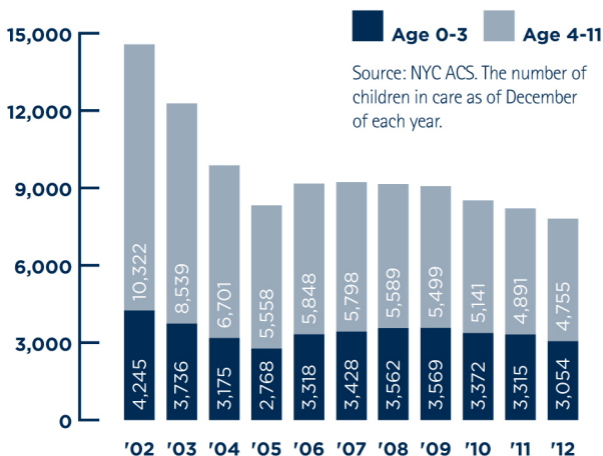

## NUMBER OF CHILDREN AGED 0 TO 11 IN FOSTER CARE, BY AGE GROUP, 2002-12

The total number of children in foster care has dropped steeply over the years, but the number of infants and toddlers in care has declined to a much smaller degree.

## MEDIAN LENGTH OF STAY IN CARE BY AGE AT PLACEMENT, CHILDREN ENTERING FOSTER CARE IN 2010

Infants who entered foster care in 2010 had a median length of stay of 27 months. Toddlers and older children were much more likely to return home quickly.