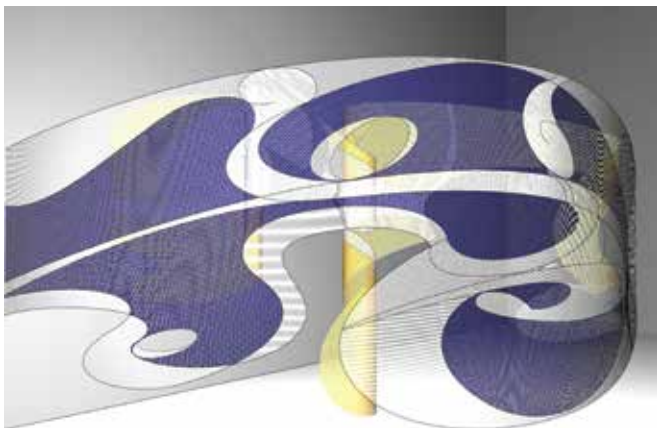

Join Selvage and nine artists from Boston Sculptors Gallery and the Boston Center for the Arts for an evening of conversation at the Boston Center for the Arts at 7 pm on September 30. This Pecha Kucha-style event will engage the audience in a lively exchange about the artists' making processes and relationships to materials.

Selvage's artwork has been recognized and supported by numerous exhibitions, public art commissions, reviews, residencies, and awards (including two Artist Fellowships and New Works Commissions from the Massachusetts Cultural Council).

excerpt from Sculpture Magazine review by Marty Carlock, January/February 2013

"Two outsized works dominated Selvage's recent show. *Navigation* is a thunderous wall piece, perhaps a whale, perhaps a bird, intensely subtle and throbbing with variations. With carefully calculated spacing, she layers screening to create moiré effects. Shifting perspectives reveal illusive, and elusive, ephemeral motifs. As the viewer changes locations, patterns shift and segue into bull's-eyes, ripples, polka dots, pinstripes, tweed patterns, tiny soccer balls, or rows of stars." (see image below on right)

Contacts: Jean Mineo, Director, Boston Sculptors Gallery; bostonsculptors@yahoo.com; 617-482-7781;

Nancy Selvage, selvagesculpture@gmail.com, 781-891-0994, www.nancyselvage.com

Forecast, 2014 CAD rendering of sculpture-to-be