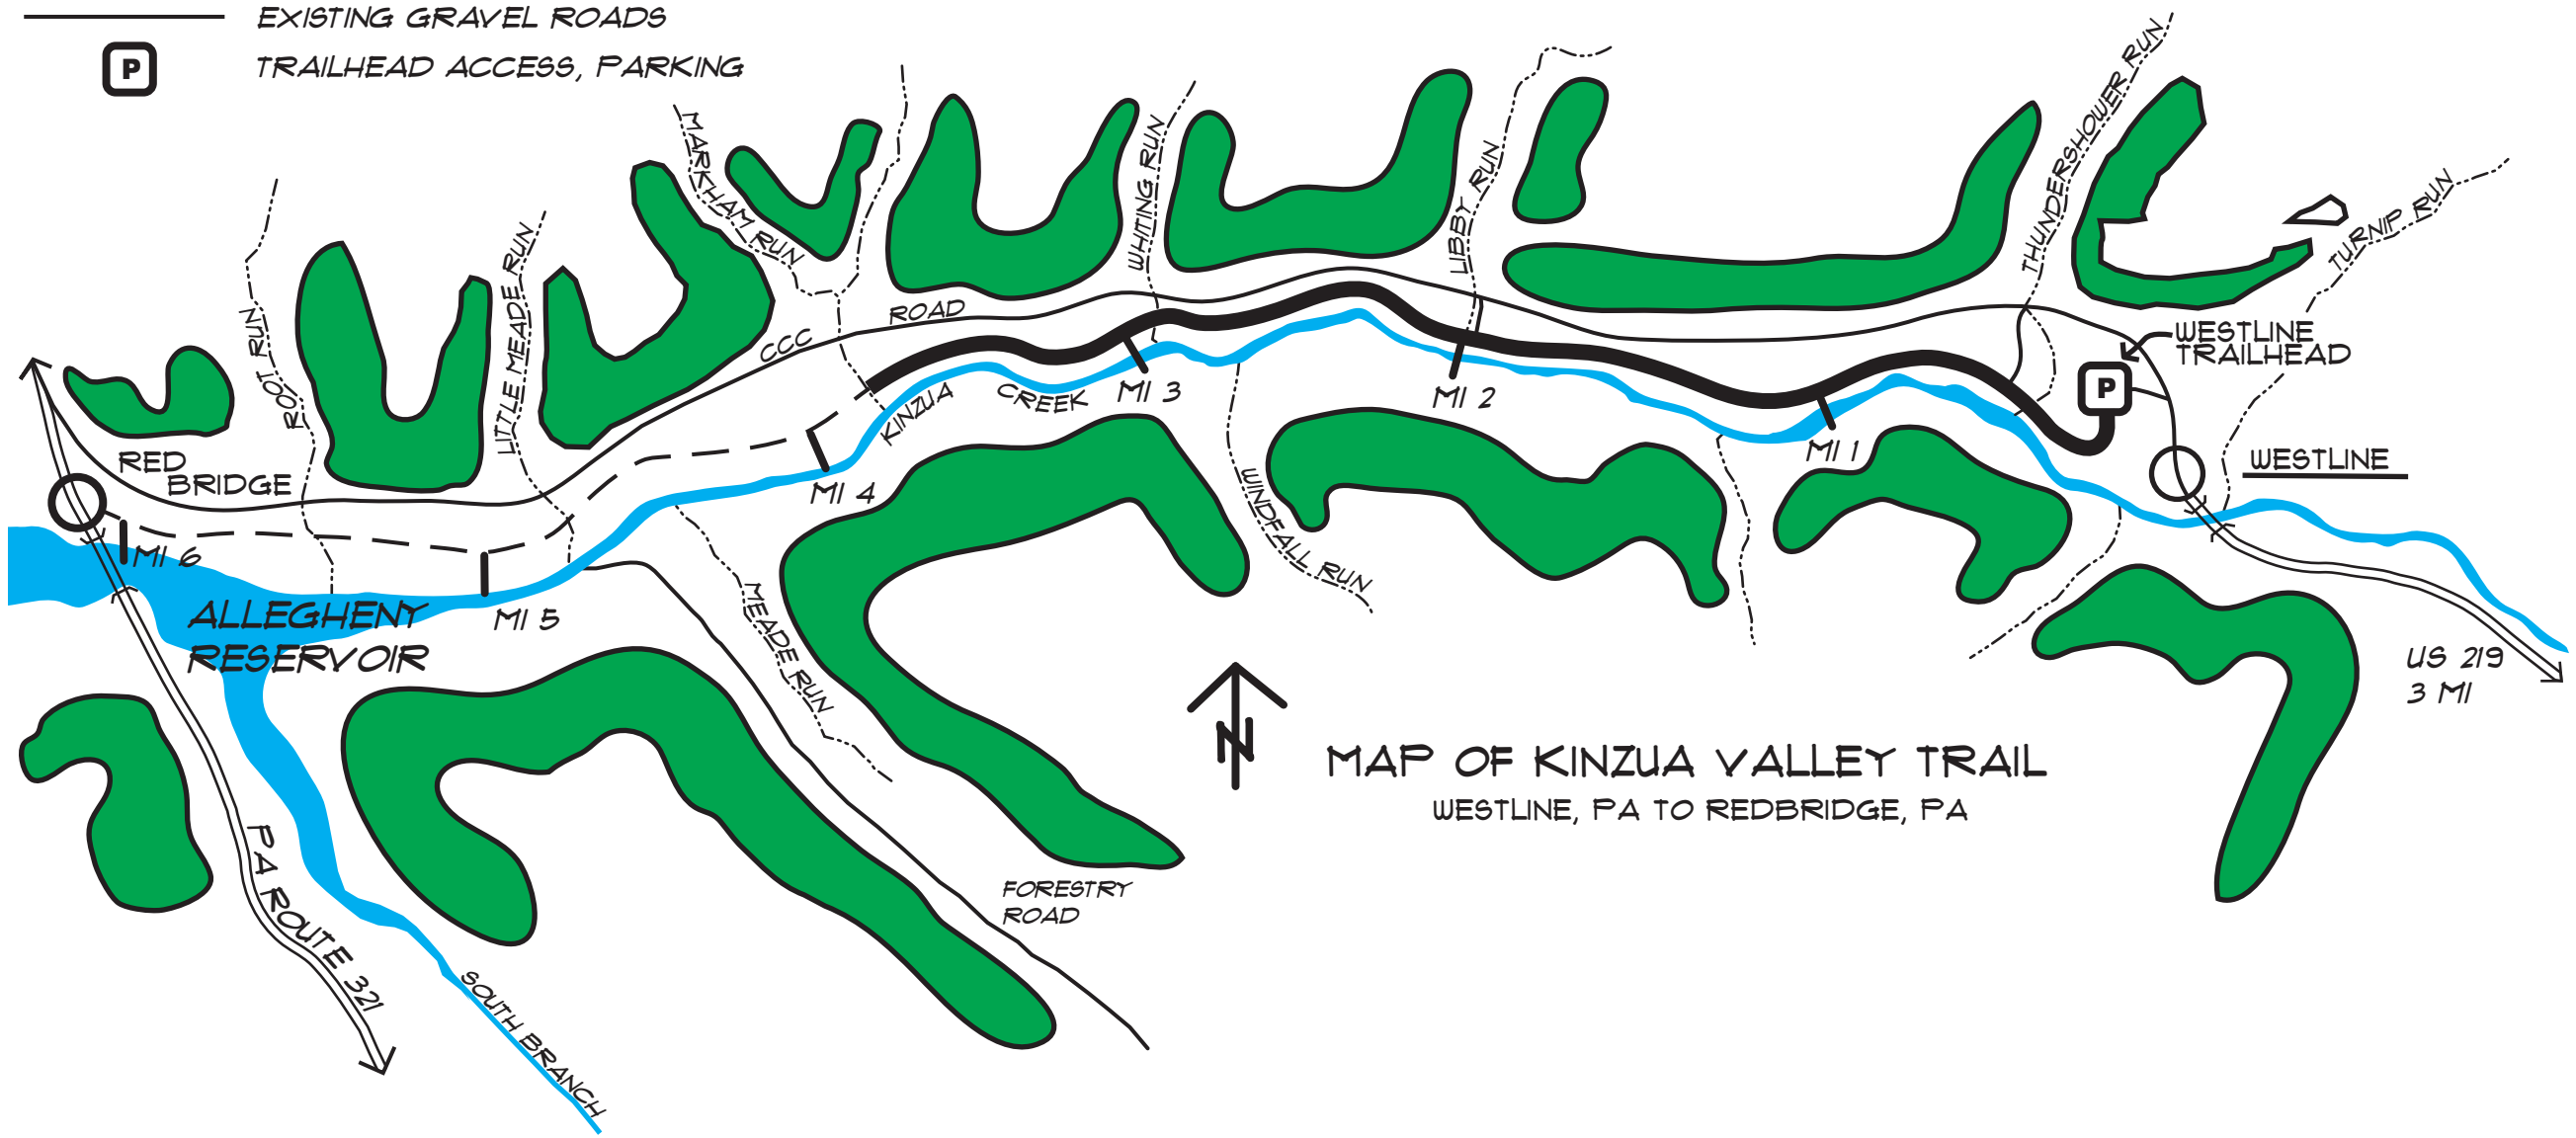

LEGEND

-  FINISHED TRAIL SURFACE (STABILIZED STONE)
-  GRADED TRAIL SURFACE (UNFINISHED / ACCESSIBLE)
-  PROPOSED TRAIL
-  EXISTING PAVED ROADS
-  EXISTING GRAVEL ROADS
-  TRAILHEAD ACCESS, PARKING

MAP OF KINZUA VALLEY TRAIL
WESTLINE, PA TO REDBRIDGE, PA