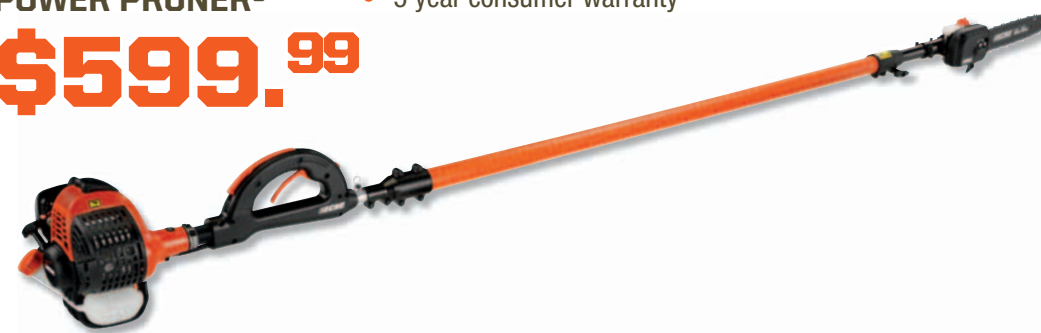

GET SERIOUS.

ONLY PROFESSIONAL GRADE.
5-YEAR CONSUMER WARRANTY.

CS-310-14
REAR HANDLE CHAIN SAW
$199.⁹⁹

- 30.5 cc professional grade engine
- 14" bar and chain
- 30% reduction in starting effort
- 5 year consumer warranty

CS-370-16
REAR HANDLE CHAIN SAW
$269.⁹⁹

- 36.3 cc professional grade engine
- 16" bar and chain
- 30% reduction in starting effort
- 5 year consumer warranty

CS-271T
TOP HANDLE CHAIN SAW
$299.⁹⁹

- 26.9 cc professional grade engine
- 12" bar and chain
- 30% reduction in starting effort
- 5 year consumer warranty

CS-450P-18
REAR HANDLE CHAIN SAW
$389.⁹⁹

- 45.0 cc professional grade engine
- 18" bar and chain
- Performance cutting system
- 5 year consumer warranty

CS-500P-20
REAR HANDLE CHAIN SAW
$469.⁹⁹

- 50.2 cc professional grade engine
- 14" bar and chain
- 30% reduction in starting effort
- 5 year consumer warranty

TRADE-UP AND SAVE THIS FALL

$49.⁹⁹ VALUE

Part # 99988801209

UPGRADE TO AN ECHO CHAIN SAW AND GET A FREE* CHAIN SAW CASE VALUE PACK!

*Free chain saw case offer applies to ECHO chain saw purchase of these select models up to 18" bar length: CS-310-14, CS-352-14/16, CS-370-14/16, CS-400-16/18, CS-271T-12, CS-330T-12/14/16, CS-360T-12/14/16, CS-355T-14/16, CS-341-12/14/16 chain saws. Offer valid with purchases made September 1st - November 30th, 2012.

PPF-225
POWER PRUNER®
$399.⁹⁹

- 21.2 cc professional grade engine
- 10" bar length and 93" overall length
- 5 year consumer warranty

PPT-266
POWER PRUNER®
$599.⁹⁹

- 25.4 cc professional grade engine
- 12" bar length and 107" - 146" overall length
- 5 year consumer warranty

ECHO BEAR CAT

SC2170
CHIPPER/SHREDDER
$749.⁹⁹

- 170 cc professional grade engine
- 2" chipping capacity
- 2 year consumer warranty

WV190
WHEELED VACUUM
$1,049.⁹⁹