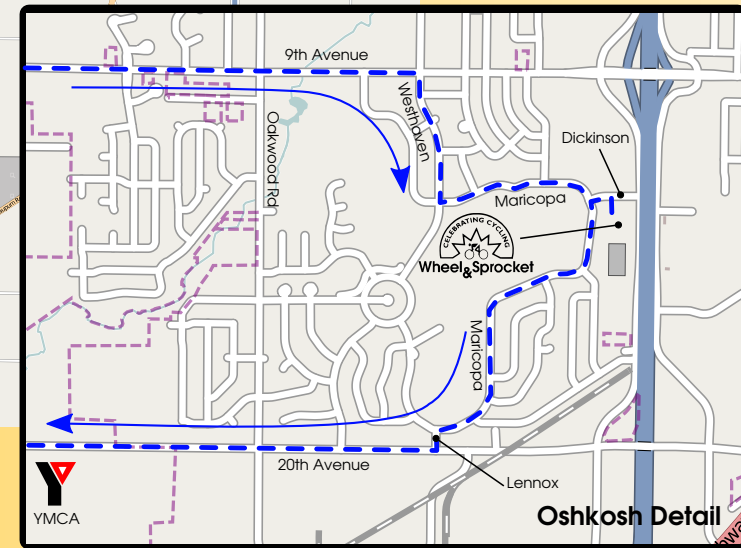

Wednesday Night Ride Maps

See <http://www.oshkoshcyclingclub.com/localrides.html#wednesday> for more info.

Legend

- 30-mile (Blue) Normal Route
- 12-mile (Orange) Normal Route
- 22-mile (Green) Normal Route
- Extra (Purple) Long Route

Important Phone Numbers

Wheel & Sprocket	(920) 232-0900
Oshkosh YMCA	(920) 236-3380
Emergencies	911

Revised 5/14/2011