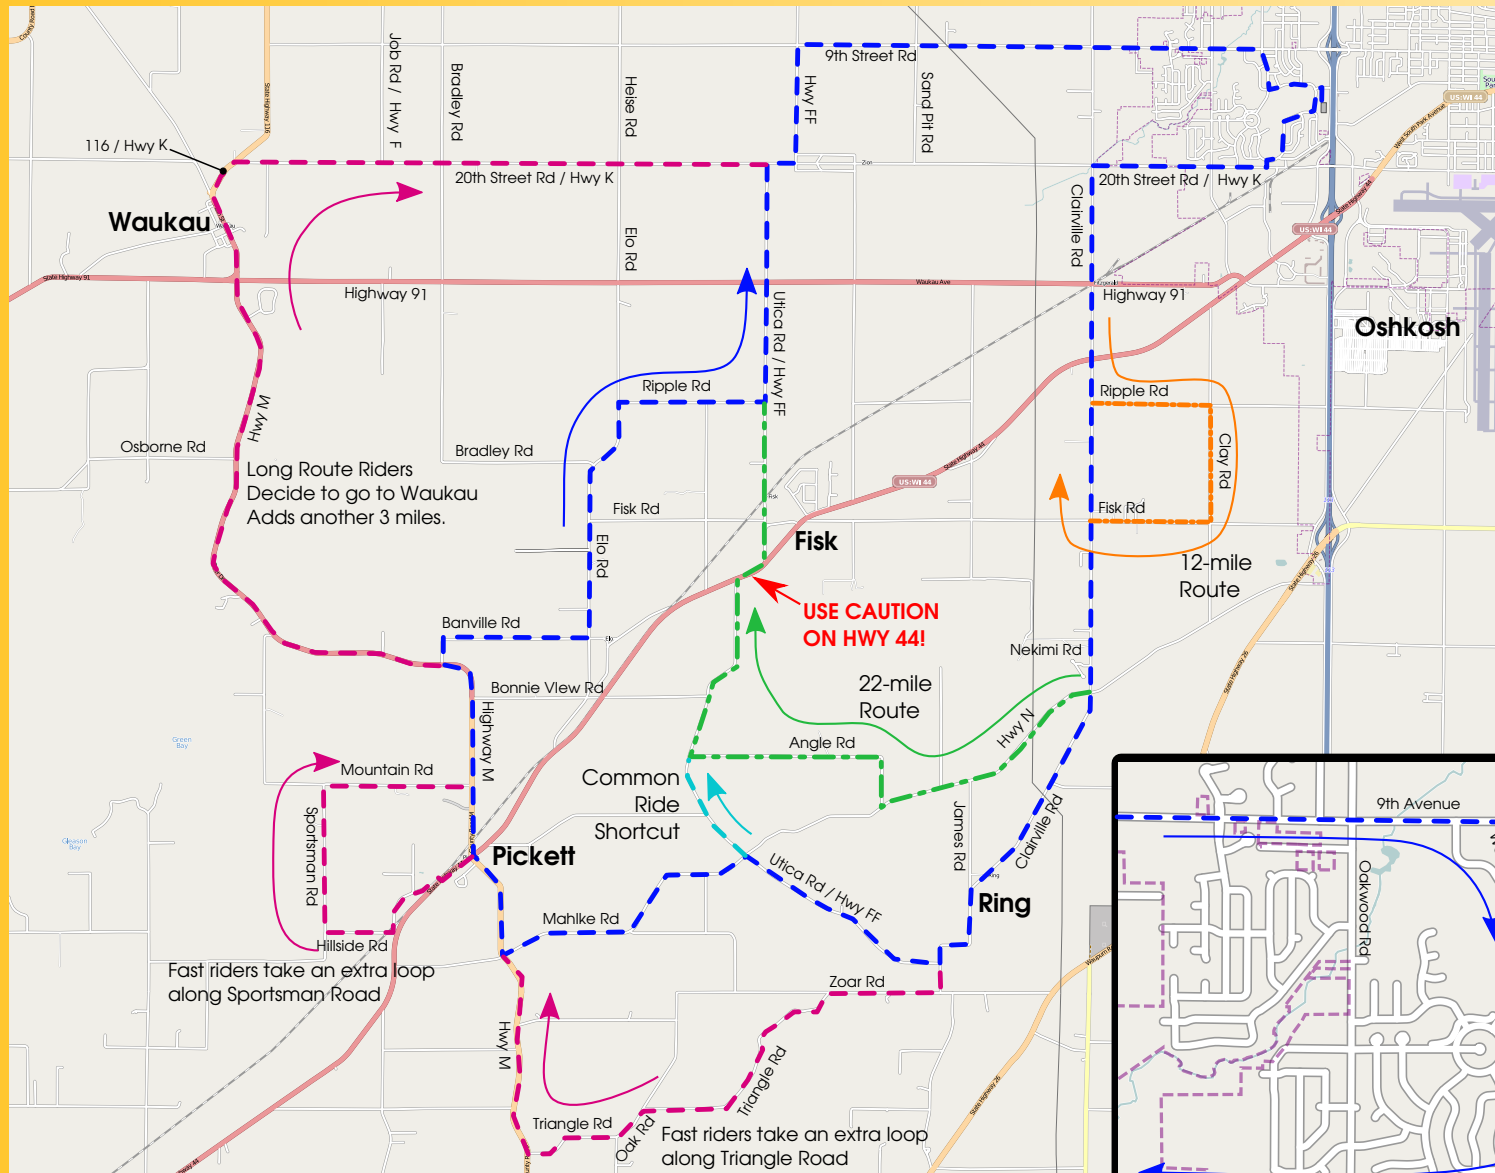

Wednesday Night Ride Maps

See <http://www.oshkoshcyclingclub.com/localrides.html#wednesday> for more info.

Legend

- 30-mile (Blue) Normal Route
- 12-mile (Orange) Normal Route
- 22-mile (Green) Normal Route
- Extra (Purple) Long Route

Important Phone Numbers

Wheel & Sprocket	(920) 232-0900
Oshkosh YMCA	(920) 236-3380
Emergencies	911

Revised 5/14/2011